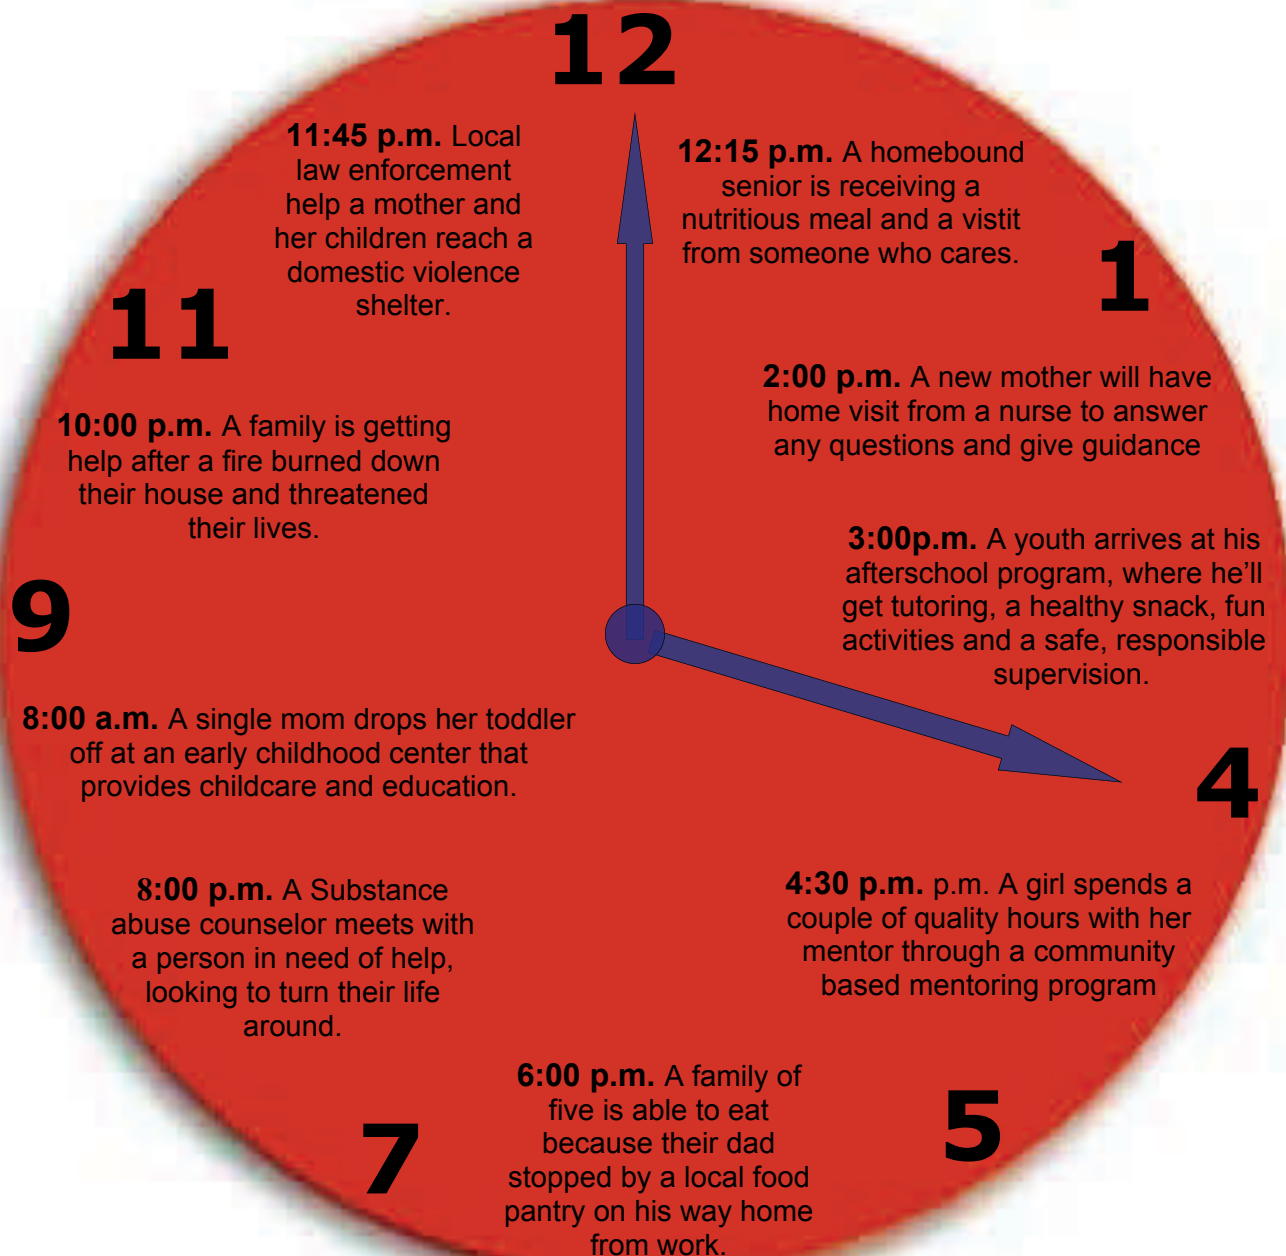

Your GIFT to the United Way of South Central Nebraska works around the clock, 365 days a year, impacting people in your community.

Instead of focusing on one cause, we support 20 local partner agencies to help the community as a whole. Every dollar raised by the United Way of South Central Nebraska is invested in your friends, neighbors and communities.

Your generosity makes days like this possible.

**United
Way**

United Way of South Central Nebraska
421 N Kansas Ave, Hastings, NE 68901
402-462-6622

Now is the Time to

LIVE UNITED.

Visit us at www.unitedwayscne.org